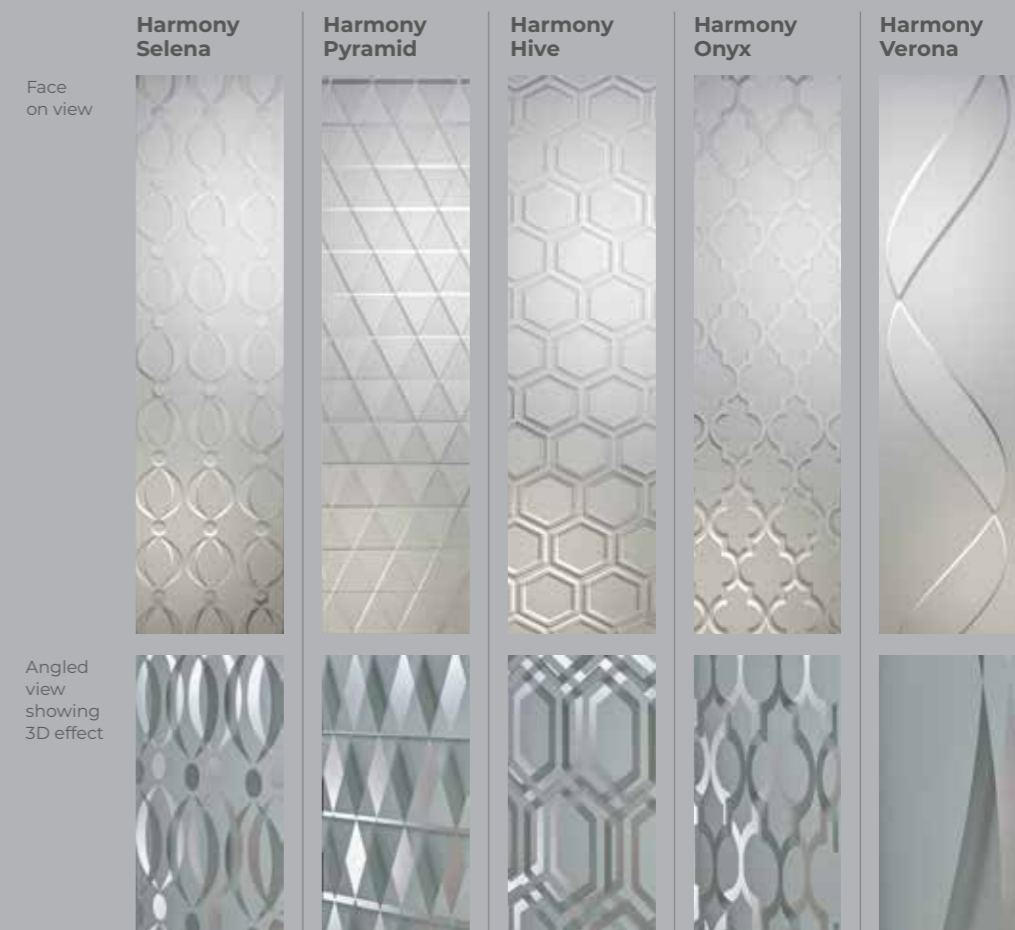

**Kensington Two**  
 Colour Chartwell Green  
 Glass Harmony Onyx  
 Frame Chartwell Green

**Madrid Two**  
 Colour Silver Grey  
 Glass Harmony Verona  
 Frame Silver Grey

**Madrid Two**  
 Colour White  
 Glass Harmony Selena  
 Frame White

**Rome One**  
 Colour Black Brown  
 Glass Harmony Pyramid  
 Frame Black Brown

**Rome One**  
 Colour White  
 Glass Harmony Hive  
 Frame White

**Monaco One**  
 Colour Anthracite Grey  
 Glass Harmony Verona  
 Frame Anthracite Grey